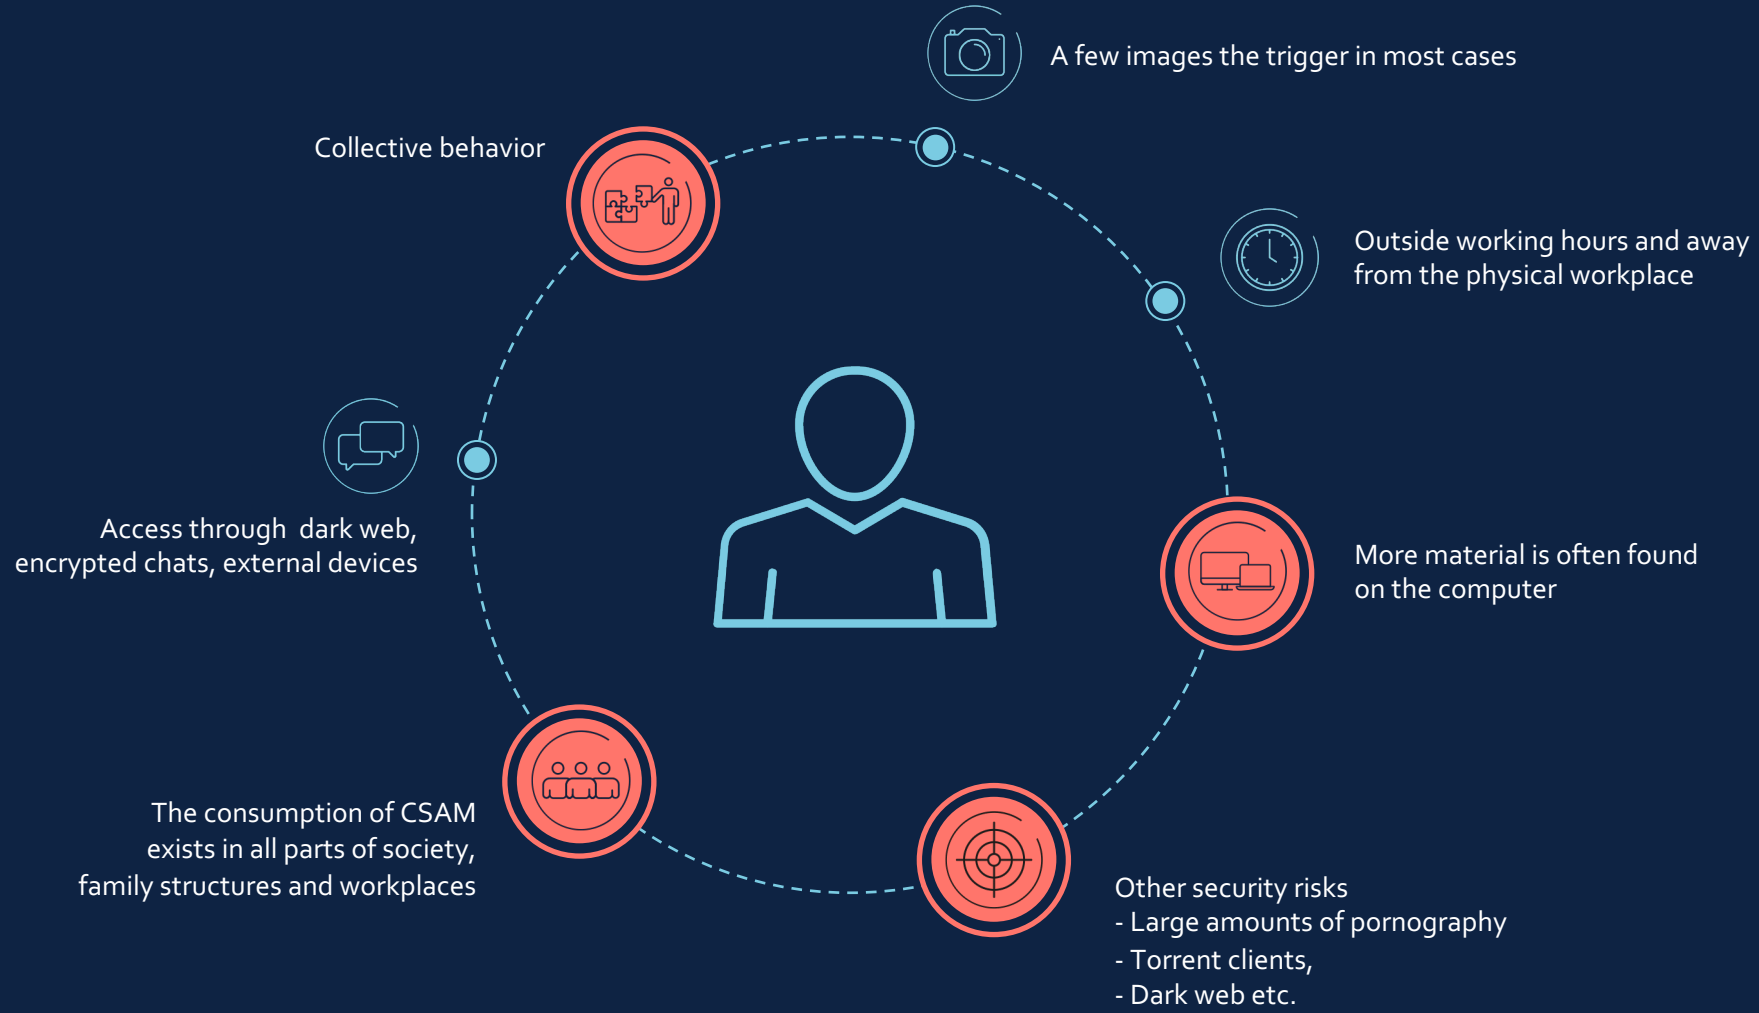

1000%

The background is a dark blue gradient with various geometric shapes and patterns. There are several light blue outlines of rectangles and circles. A grid of small dots is visible in the upper left and lower right. A shield icon with a checkmark is located in the lower right. The text is centered in the middle of the image.

NetClean.

Protect what matters

RISK

What has CSAM got to do with IT security?

CSAM = Child Sexual Abuse Material

1/500.

HIGH-RISK PROFILE

**From awareness
to action.**

NetClean.

BRAVE LEADERS

TOM ENGLY

Protect what matters.

NetClean.